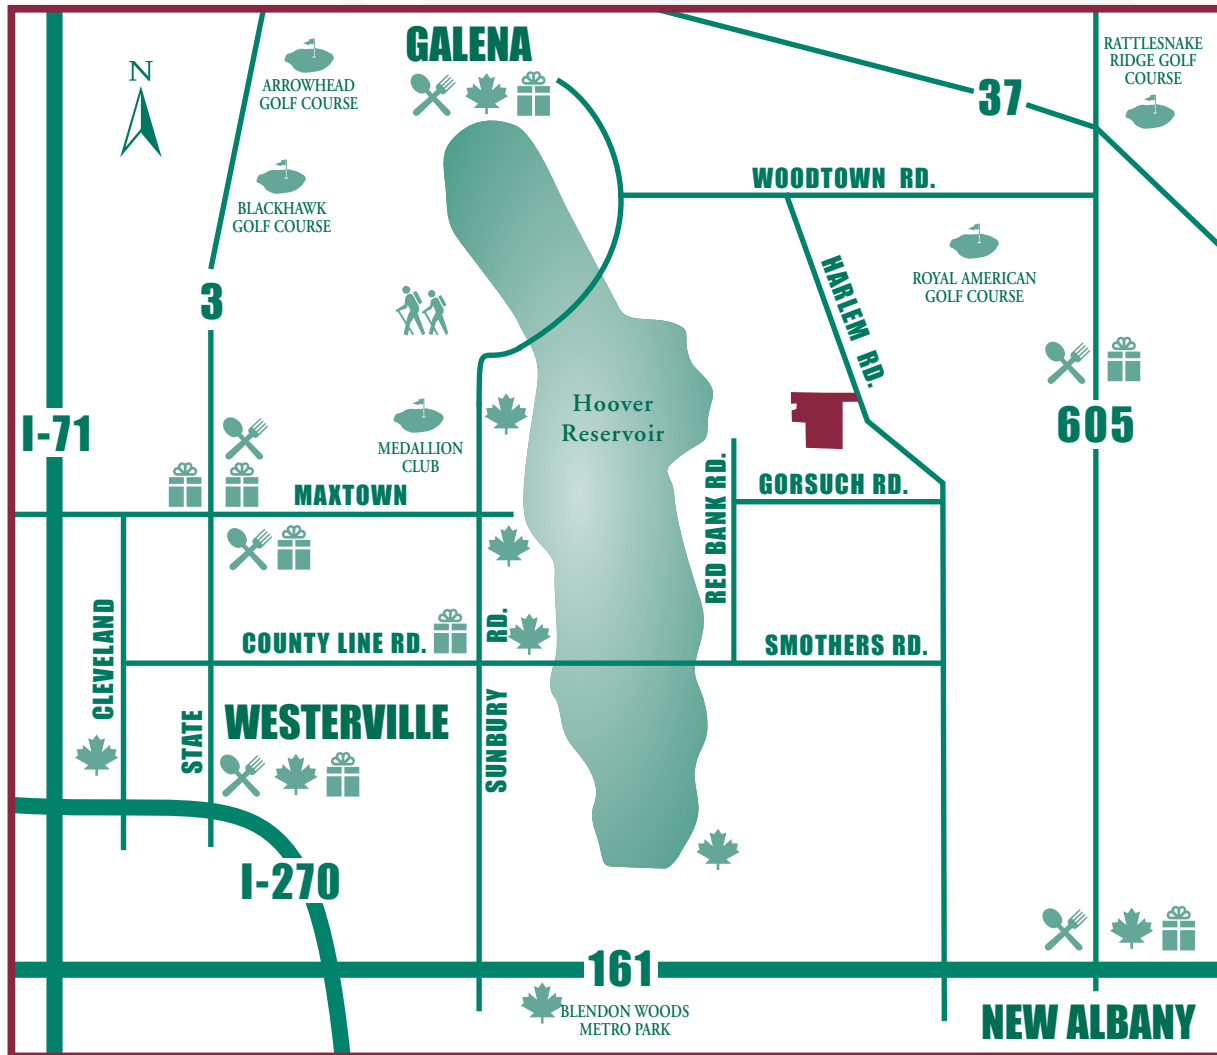

Spacious, Convenient Country Living

Scenic lots. This community features tree-lined streets, winding walking paths, spectacular views, open spaces, ponds and preserves. Come home to a quiet residential community capturing the essence of country living with city-living conveniences.

Call Scott Walker

614-523-2000

Developed by Keller Pines L.L.C.

Convenient to The Amenities Of Near-by Communities

Nearby golfing includes Rattlesnake Ridge Golf Course, Royal American Golf Course, Medallion Club, Blackhawk Golf Course, Arrowhead Golf Course, Bent Tree golf Club and many more!

Situated between upscale New Albany, cozy Uptown Westerville and quaint Galena, Keller Pines brings the charm of country living to your back door. Enjoy weekends relaxing with the soothing sounds of nature nearby, and then visit Easton Town Center where you can choose from a wide variety of family or upscale dining, an eclectic collection of shops and major department stores, as well as movies, comedy clubs and friendly pubs for entertainment.

With the freeway system just minutes away, downtown Columbus and all that it offers is just a short drive away.

Call Scott Walker

614-523-2000

Developed by Keller Pines L.L.C.