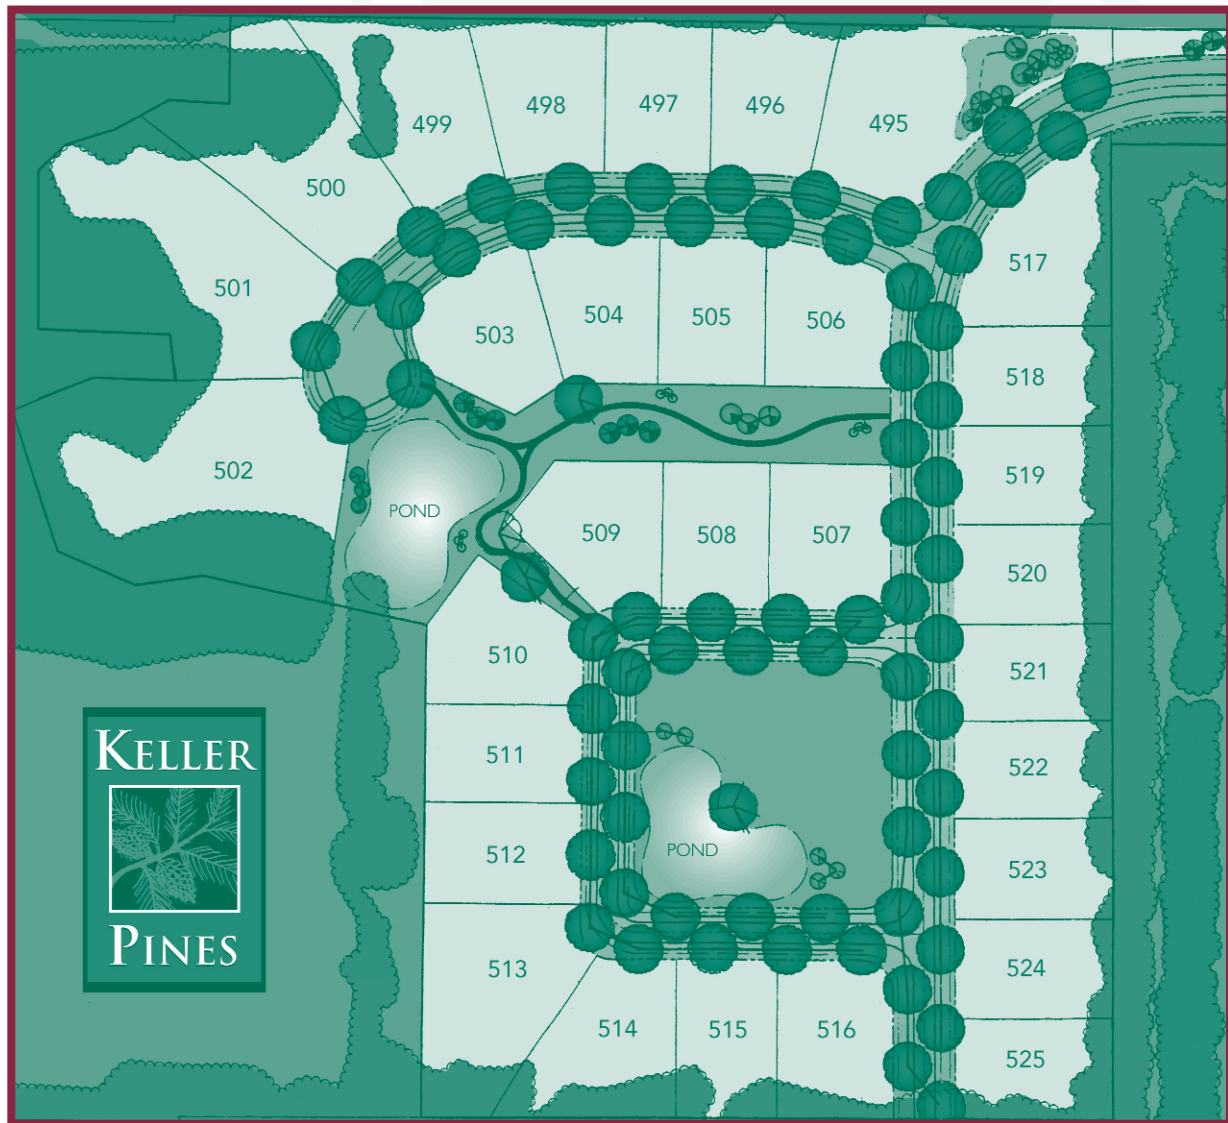

Spacious, Convenient Country Living

Scenic lots. This community features tree-lined streets, winding walking paths, spectacular views, open spaces, ponds and preserves. Come home to a quiet residential community capturing the essence of country living with city-living conveniences.

Call Scott Walker

614-523-2000

Developed by Keller Pines L.L.C.

Convenient to The Amenities Of Near-by Communities

Nearby golfing includes Rattlesnake Ridge Golf Course, Royal American Golf Course, Medallion Club, Blackhawk Golf Course, Arrowhead Golf Course, Bent Tree golf Club and many more!

Situated between upscale New Albany, cozy Uptown Westerville and quaint Galena, Keller Pines brings the charm of country living to your back door. Enjoy weekends relaxing with the soothing sounds of nature nearby, and then visit Easton Town Center where you can choose from a wide variety of family or upscale dining, an eclectic collection of shops and major department stores, as well as movies, comedy clubs and friendly pubs for entertainment.